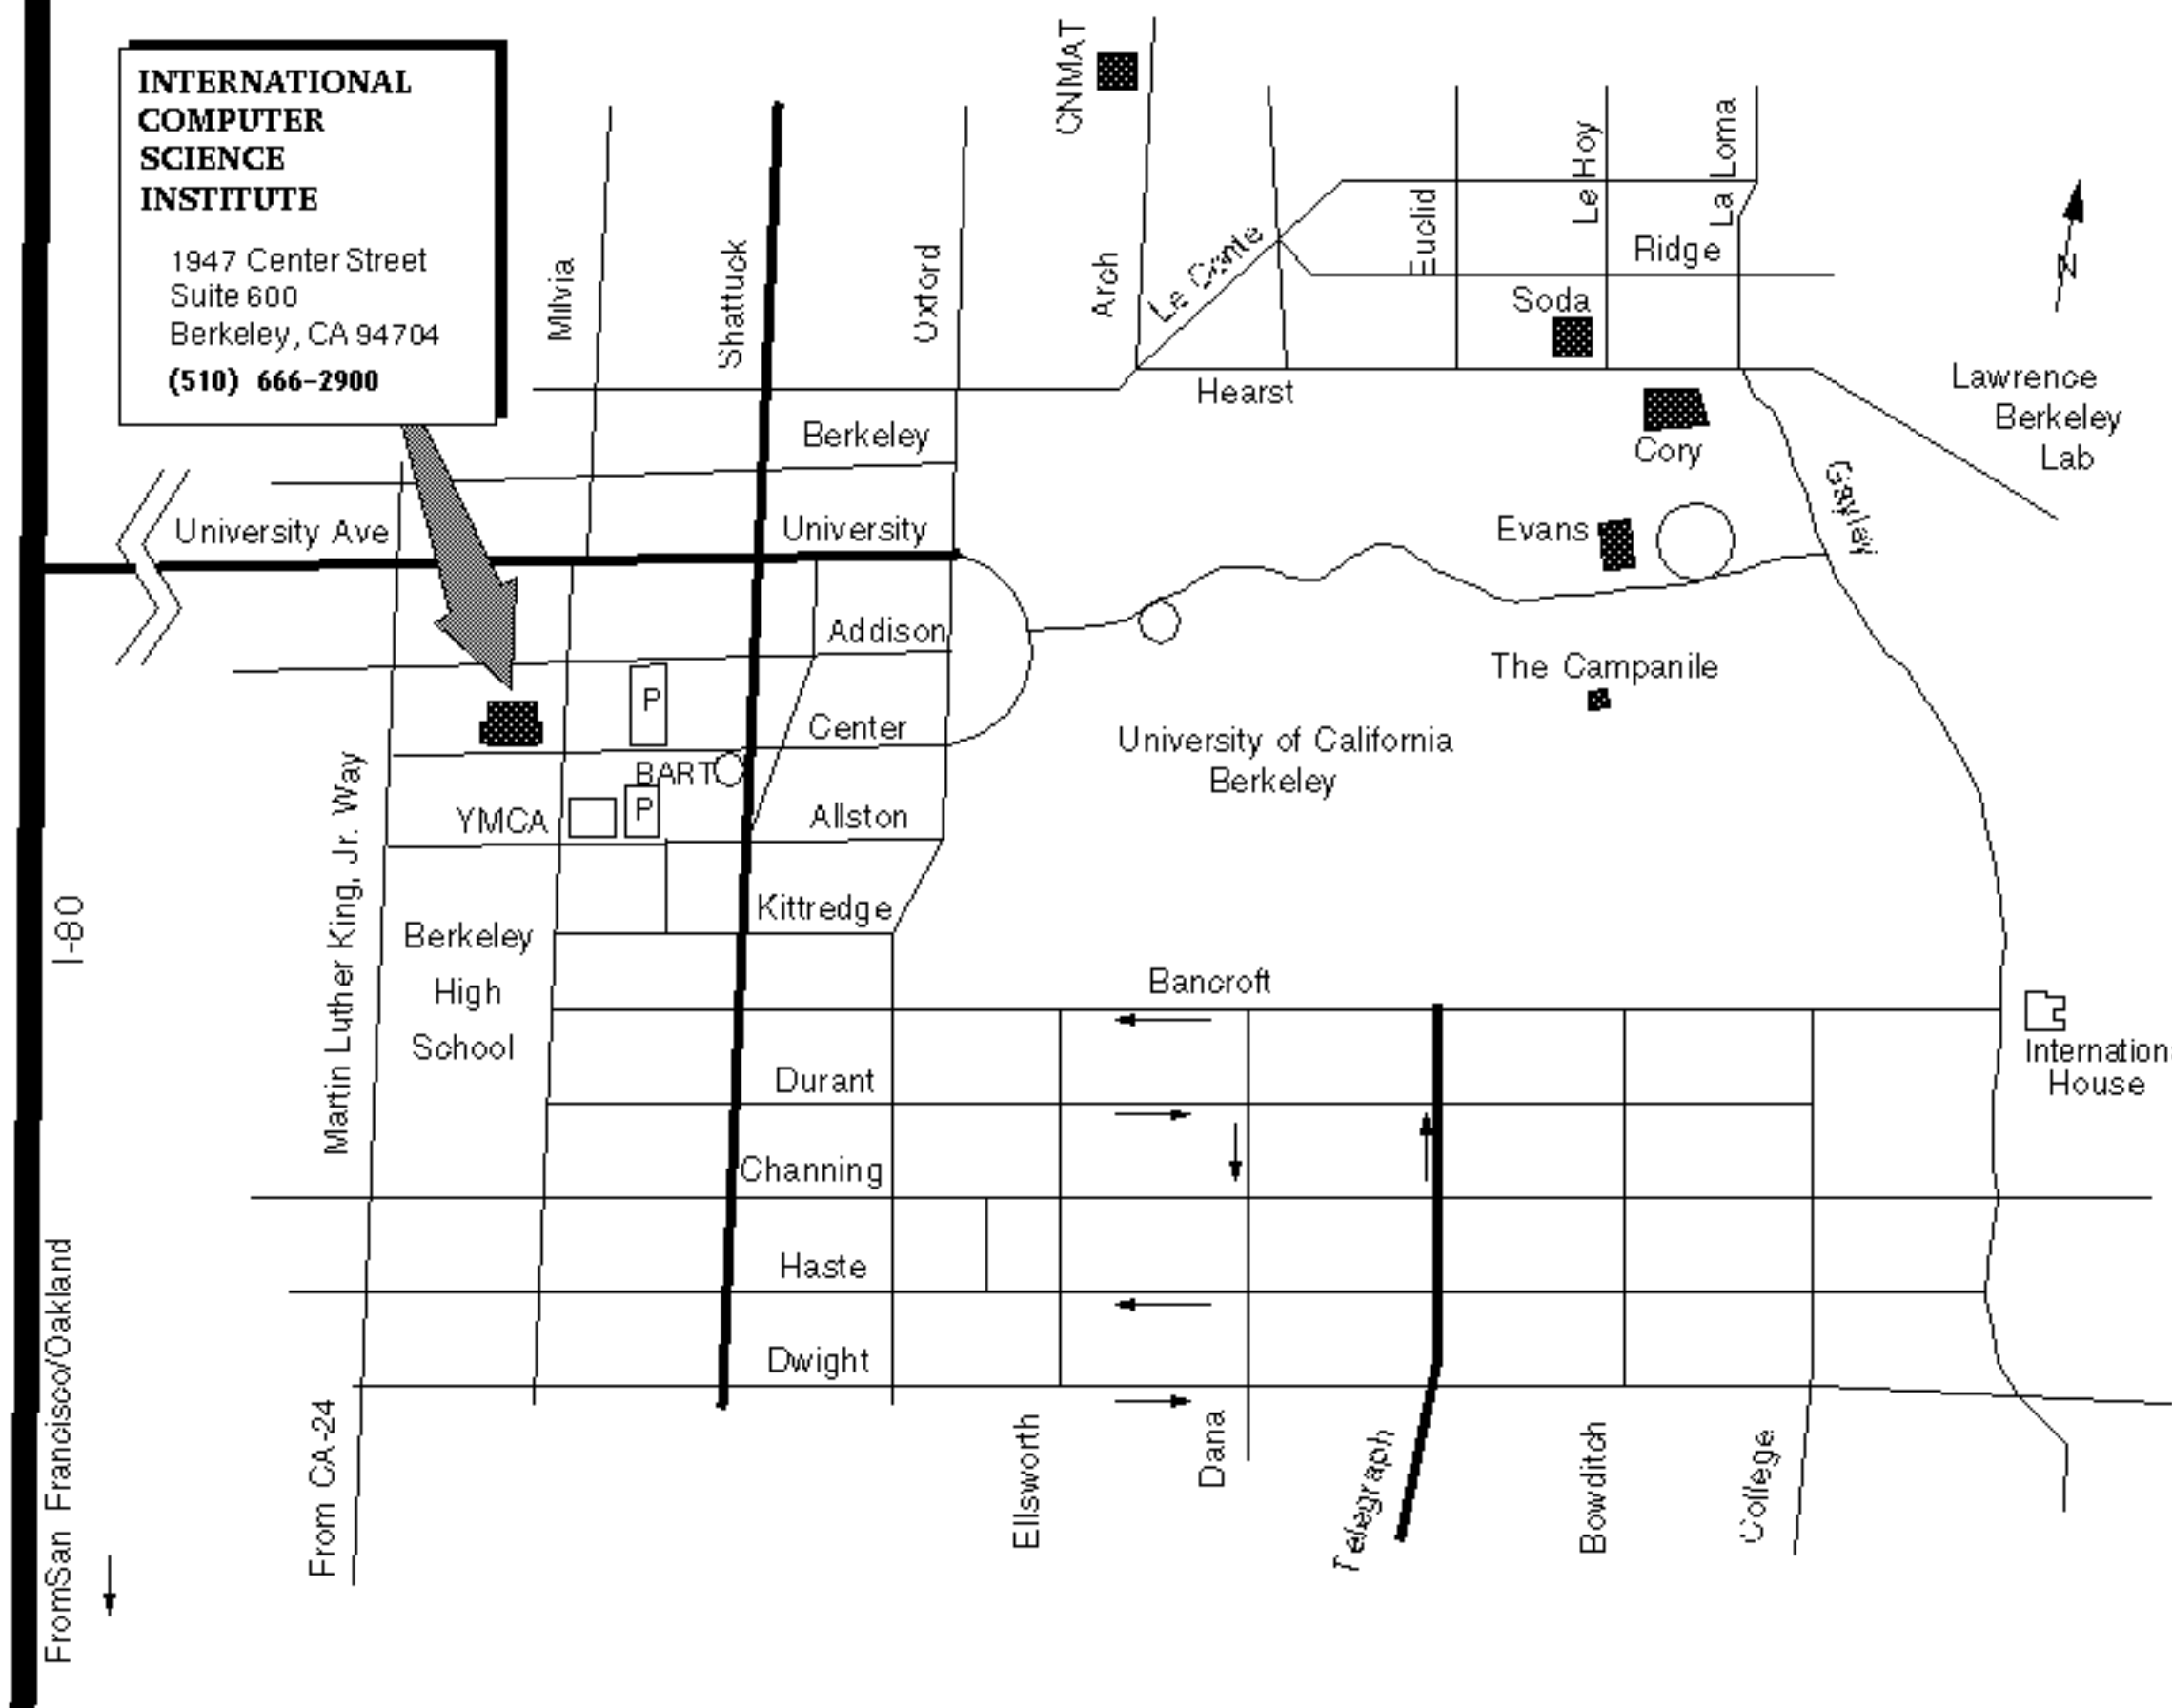

**INTERNATIONAL
COMPUTER
SCIENCE
INSTITUTE**

1947 Center Street
Suite 600
Berkeley, CA 94704
(510) 666-2900

I-80

From San Francisco/Oakland

Internationa
House

Lawrence
Berkeley
Lab